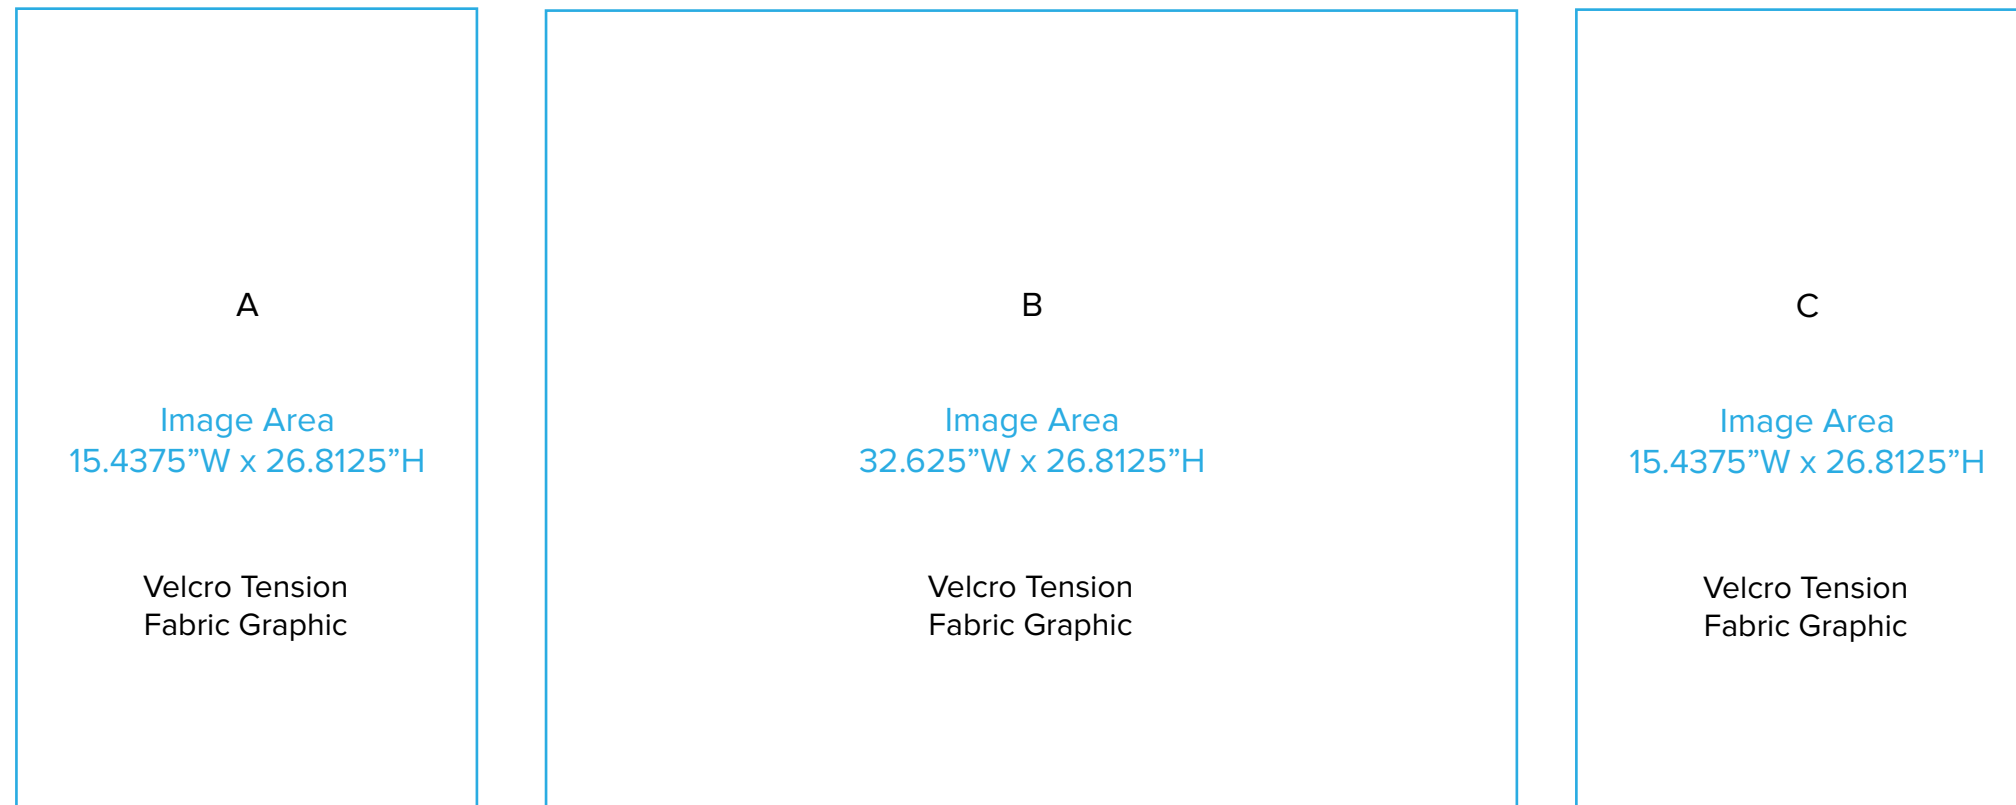

Graphic Template  
Reception Counter - Sintra Graphics

1/4" of graphic perimeter is hidden by extrusion

NOTE: All Raster Art (jpg, tiff,psd, png, etc.) must be at least 100 dpi at print size.